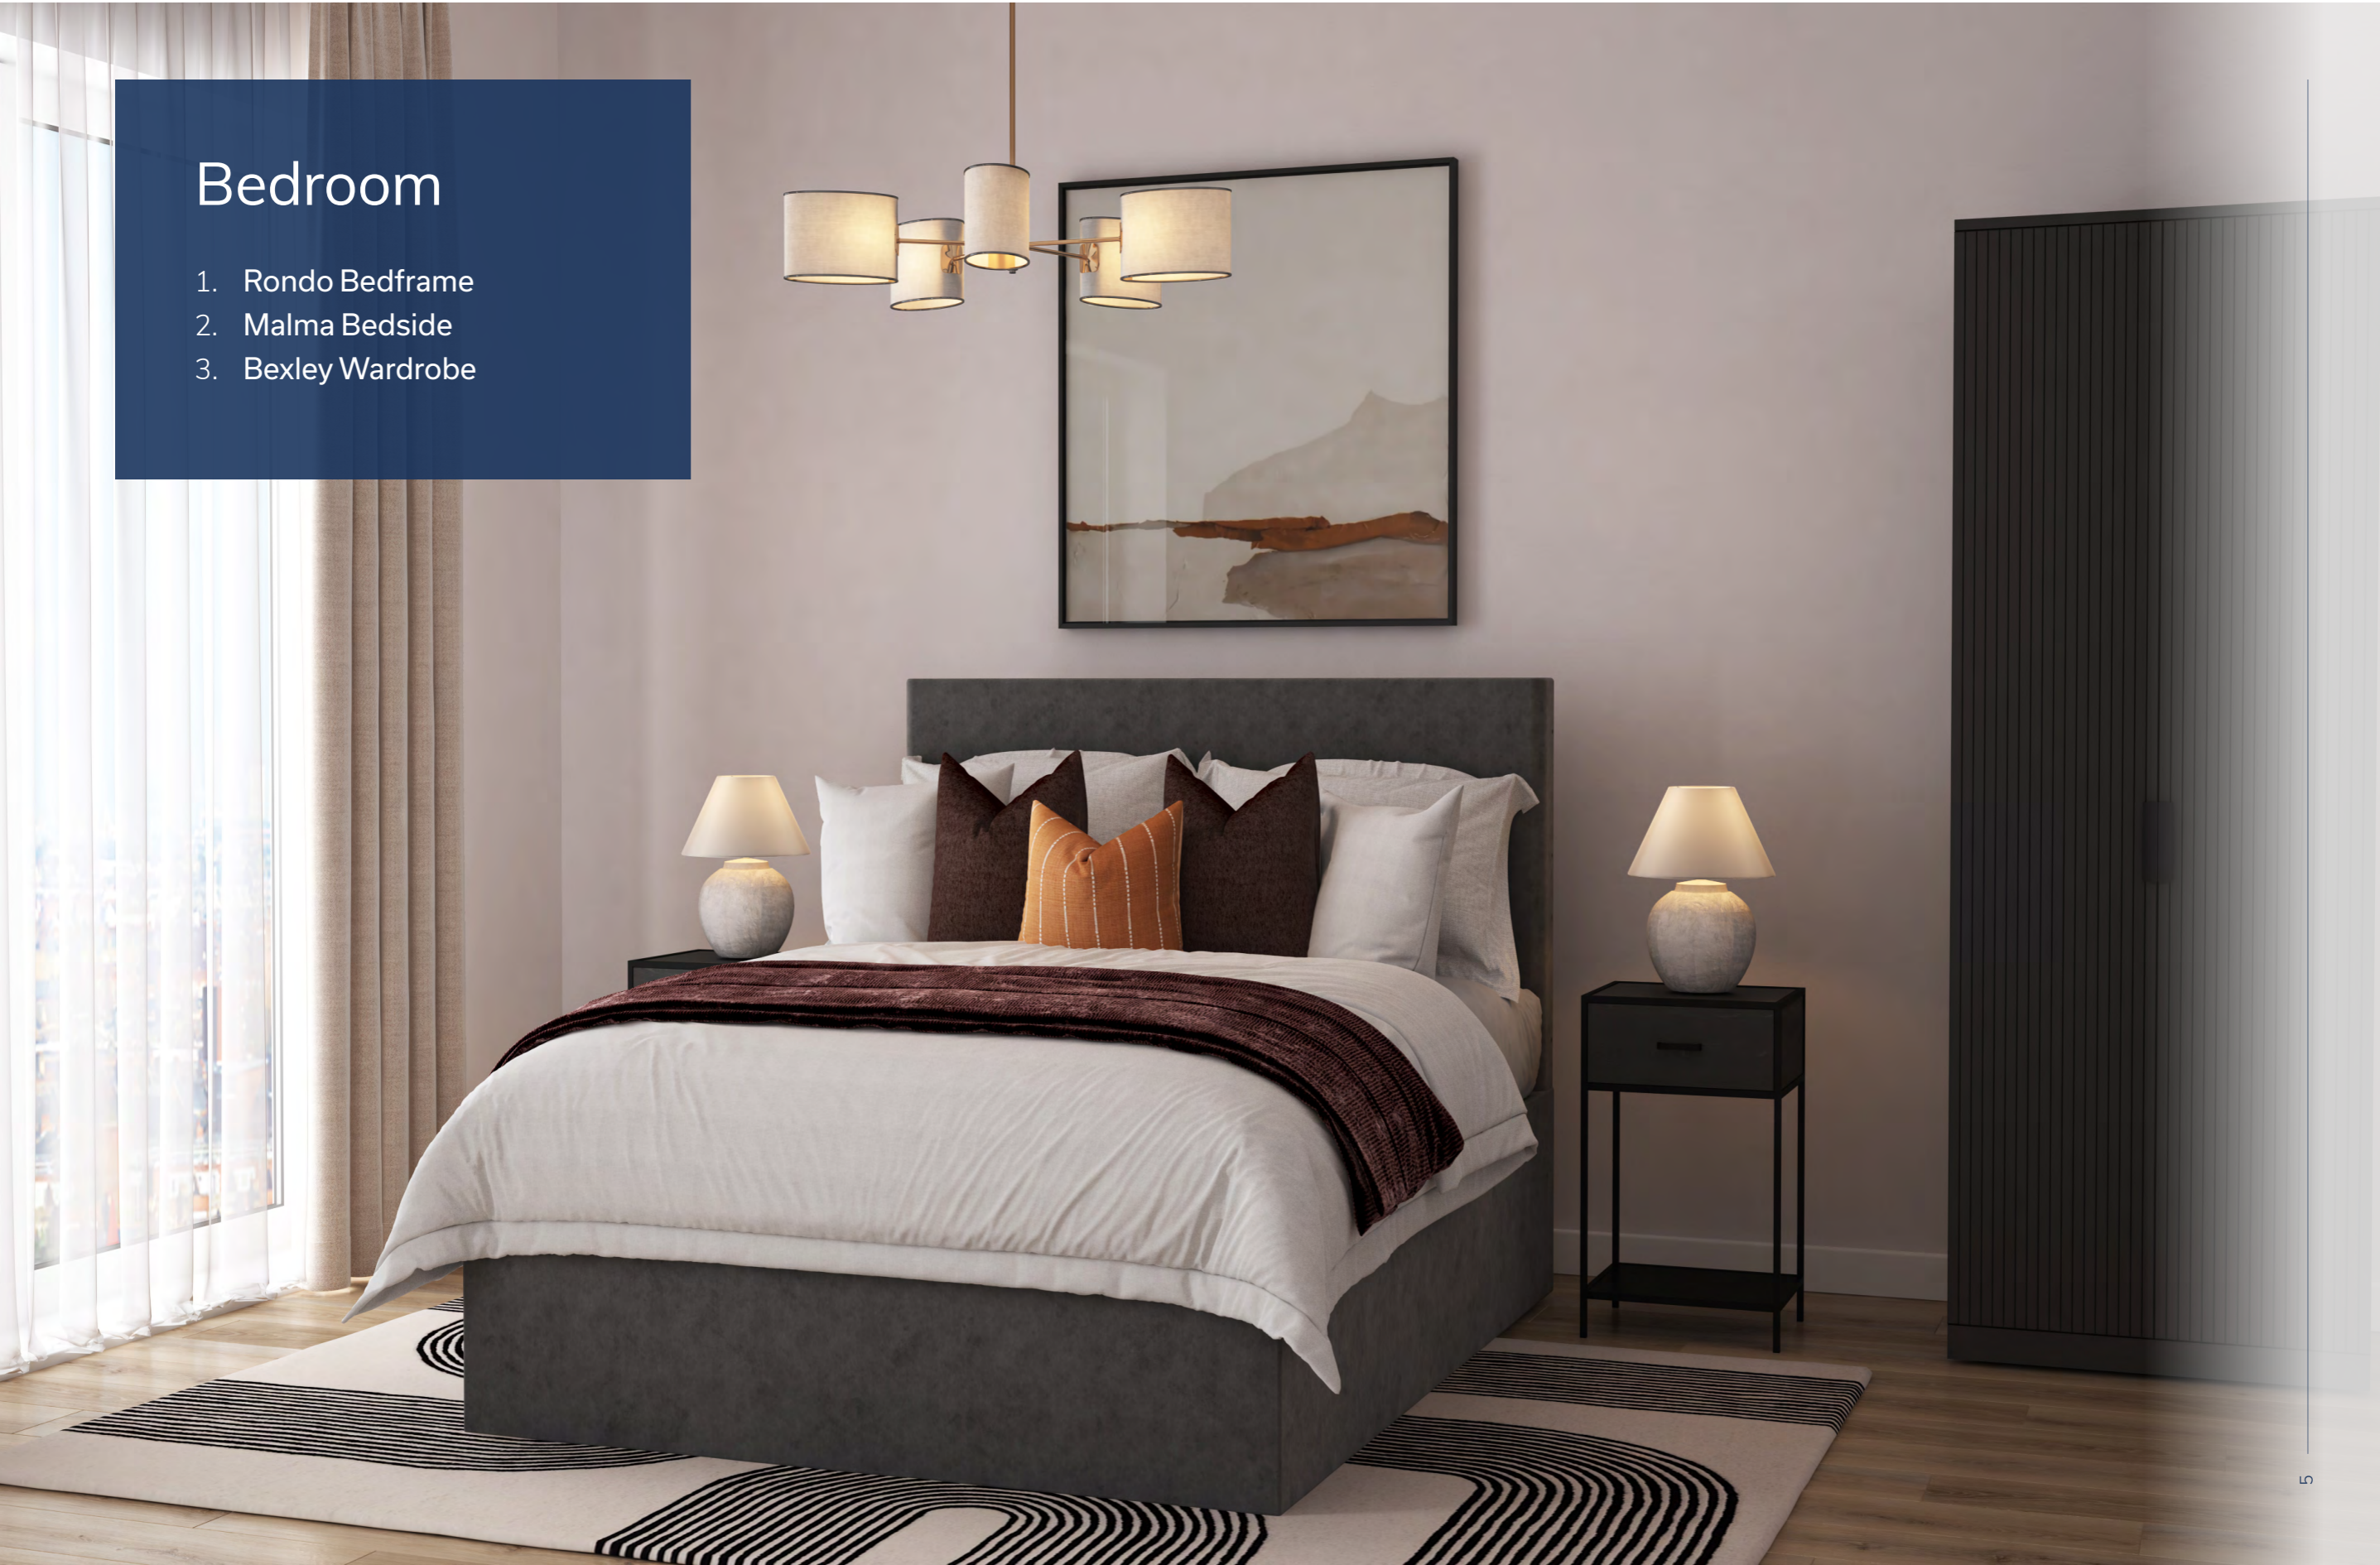

Furniture Collection

H.W.
Furnishings

Living Room

1. Allegra Sofa
2. Sienna Armchair
3. Byron Coffee Table
4. Haynes Media Unit
5. Freddie Dining Table
6. Rio Dining Chair

Bedroom

1. Rondo Bedframe
2. Malma Bedside
3. Bexley Wardrobe

Bedroom One

- 1x Rondo Bedframe 4ft6 Grey
Including Mattress & Mattress Protector
- 2x Malma bedside 1 Drawer Black
- 1x Bexley Wardrobe 2 Door Black

One Bed Inventory

From £3,512 EX VAT

Living/Dining Room